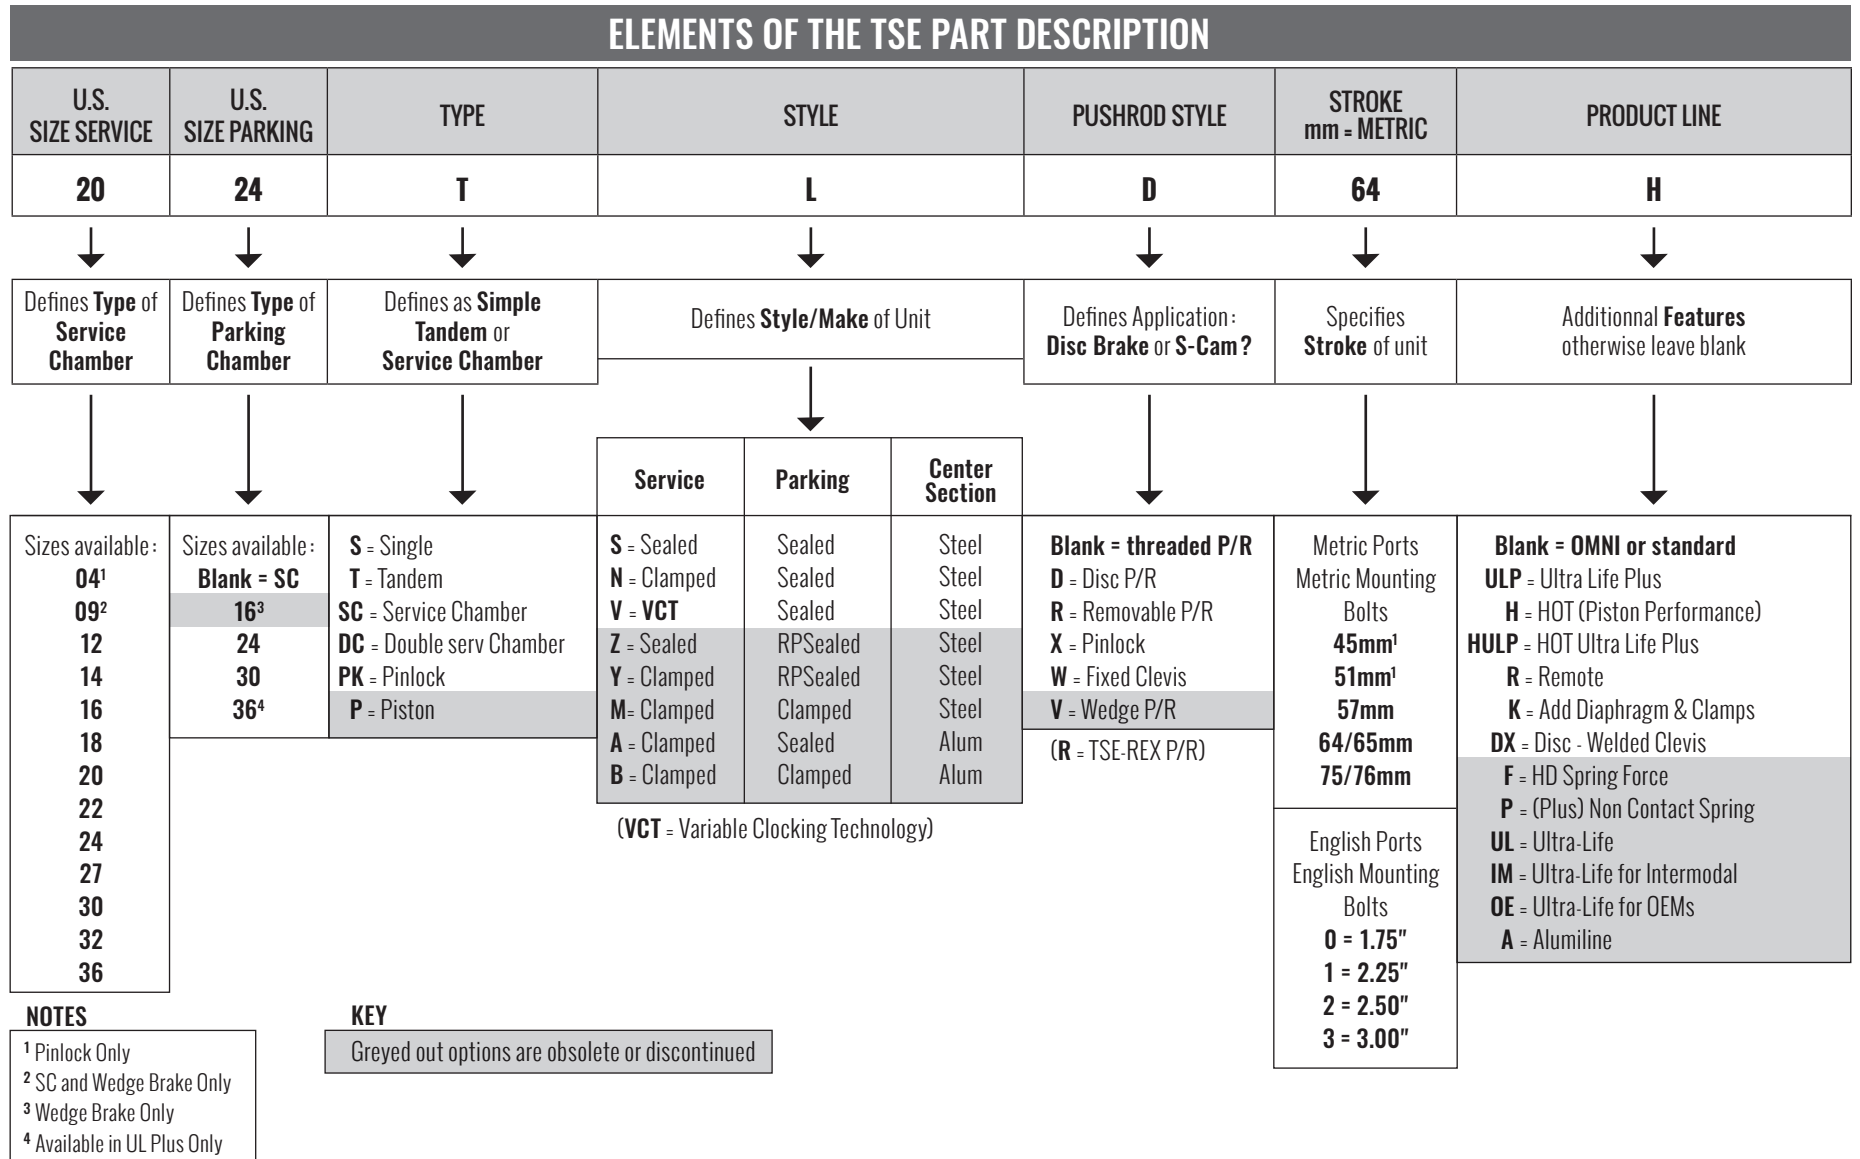

# TSE BRAKES INC. PART DESCRIPTION

NOTE - Customer-specified Part Number can be different from TSE Description

2310 Industrial Drive S.W.  
Cullman, AL, US 35055

WWW.TSEBRAKES.COM  
1 256 736-6275

©2020 TSE Brakes, Inc.